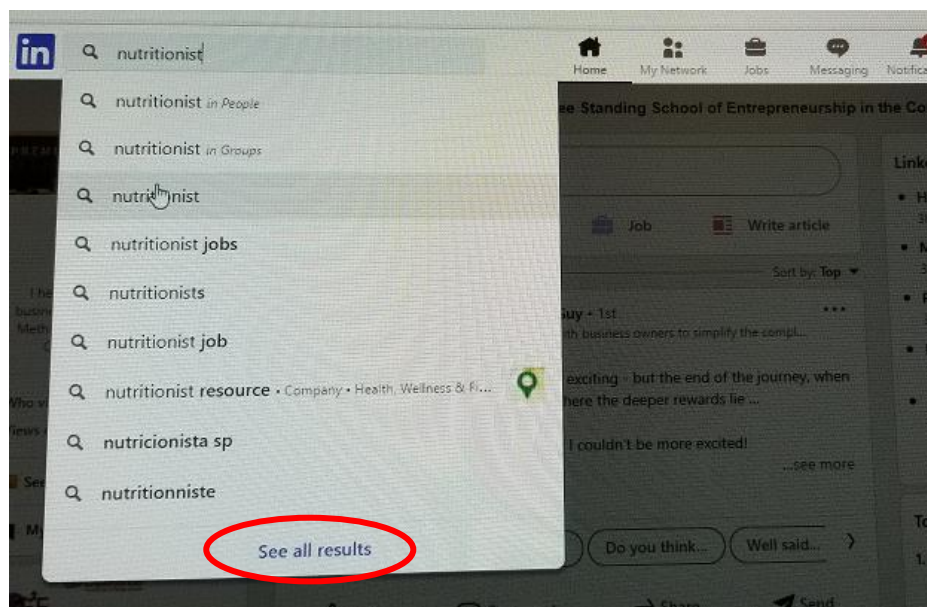

# Searching for Prospects

- Start from Home Page Search box
- Enter a search term (you can edit it later)
- Do NOT click “enter”

- Click on “See all results”

- Click on “People”

- In this example, a search for “nutritionist” brings up 293,000 results
- On the right side of your screen, a window will open with a series of filter options (see next page)
- Apply a few filters until the total number of results is down to a hundred or so